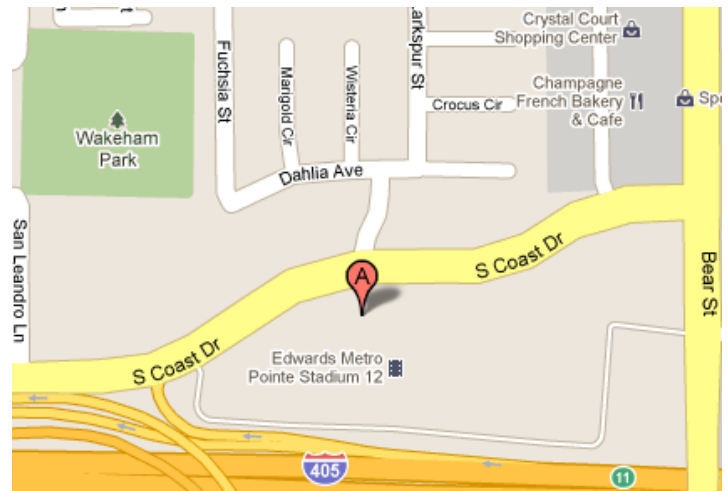

Directions to California Office

RCP
ADVISORS

949 South Coast Drive
Suite 550
Costa Mesa, CA 92626
Tel: 949.335.5000
Fax: 949.266.9156
Email: rcp@rcpadvisors.com

From I-5 North

1. Take I-5 South
2. Take CA-55 South towards Newport Beach (go 4.3 miles)
3. Take exit #6A onto I-405 North (go 1.6 miles)
4. Take South Coast Drive exit (go 0.3 miles)
5. Turn right at South Coast Drive (go 0.2 miles)

From I-5 South

1. Heading North on I-5 take the I-405 North exit toward Long Beach (go 9.7 miles)
2. Take South Coast Drive exit (go 0.3 miles)
3. Turn right at South Coast Drive (go 0.2 miles)

From Los Angeles International Airport or I-405 North

1. Take S Sepulveda Blvd (go 0.8 miles)
2. Take the ramp to I-105 East (1.4 miles)
3. Take I-405 South toward Long Beach (go 34.5 miles)
4. Take the Fairview Road exit (go 0.2 miles)
5. Turn left at Fairview Road (go 0.3 miles)
6. Turn right at South Coast Drive (go 0.7 miles)

From John Wayne Airport

1. Exit Airport on Airport Way
2. Continue on Michelson Way (69 ft.)
3. Turn left on MacArthur Blvd (go 0.5 miles)
4. Take I-405 North (go 2.4 miles)
5. Take South Coast Drive exit (go 0.3 miles)
6. Turn right at South Coast Drive (go 0.2 miles)